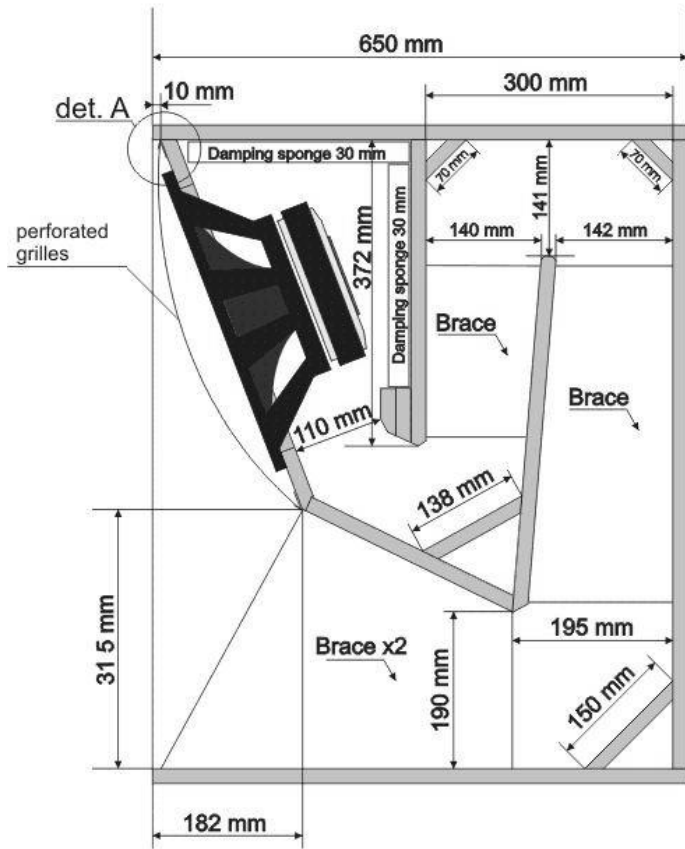

### Plans for ES-15BLH

Designed by:  
 Stipe Ercegovic  
 staiper@yahoo.com