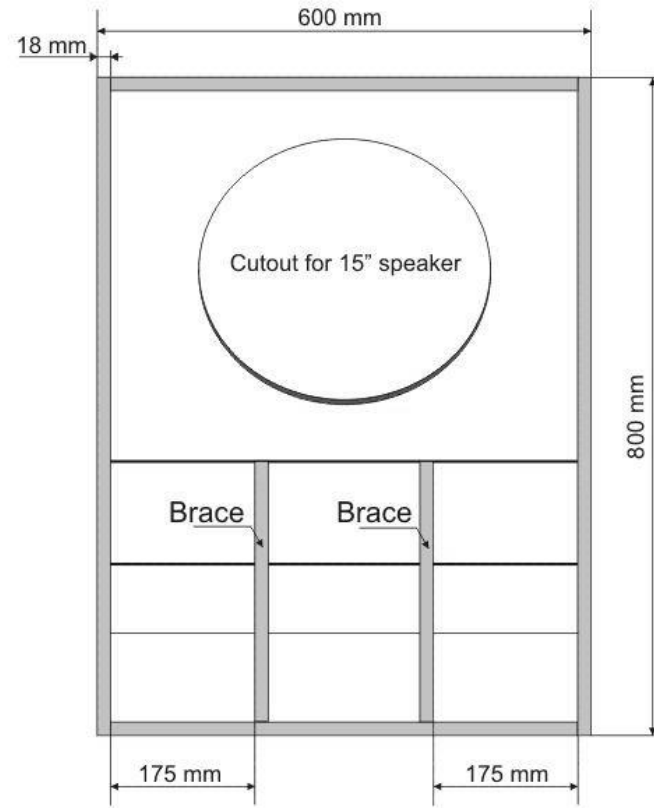

### Plans for ES-15BLH

Designed by:  
 Stipe Ercegovic  
 staiper@yahoo.com