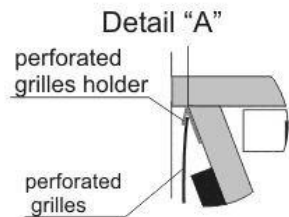

### Plans for ES-15BLH

Designed by:  
 Stipe Ercegovic  
 staiper@yahoo.com